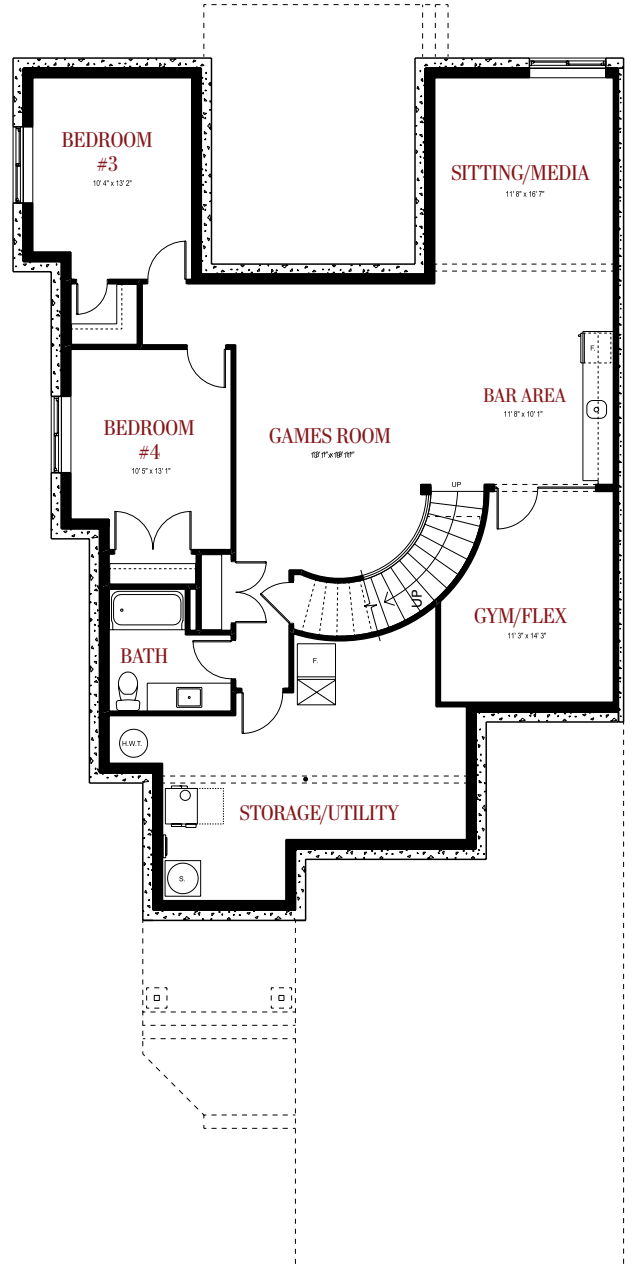

CAMELLIA XII

THE VILLAS OF JAGARE RIDGE

MAIN FLOOR
1,729 Sq. Ft.

TOTAL SQ. FT
2,999 Sq. Ft.

DEVELOPED BASEMENT
1,270 Sq. Ft.

BUILDWITHKIMBERLEY.CA

780.809.5025

Kimberley Homes reserves the right to make changes to the floor plan, specifications and elevations. Dimensions are approximate and subject to change without notice.