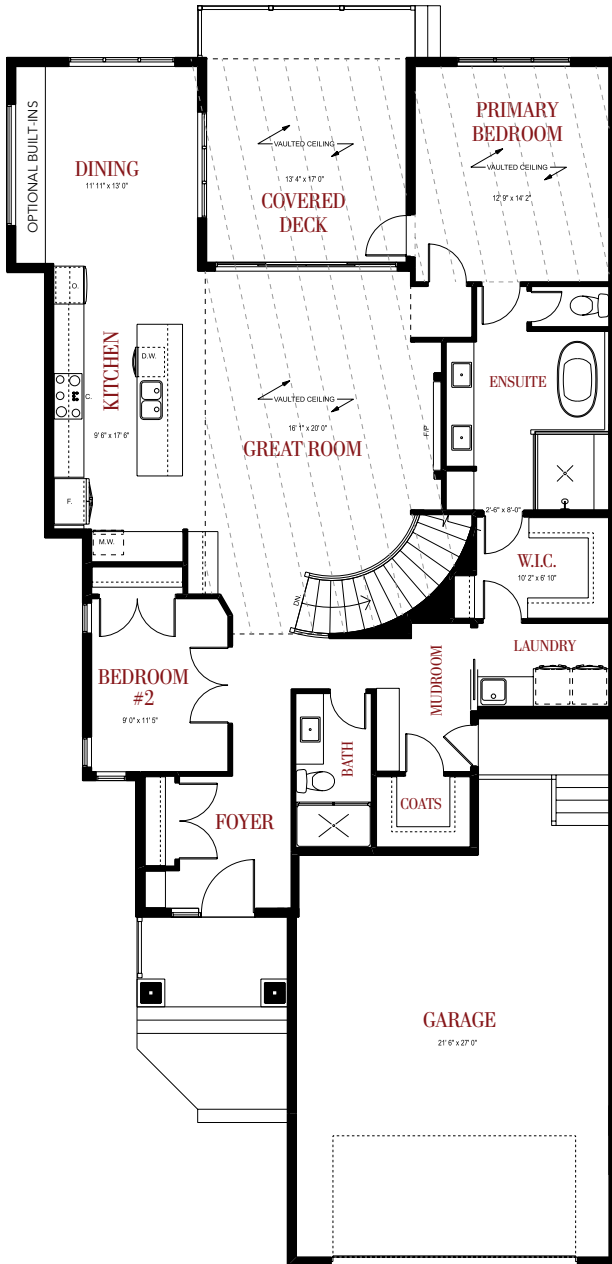

CAMELLIA XII

THE VILLAS OF JAGARE RIDGE

MAIN FLOOR
1,729 Sq. Ft.

TOTAL SQ. FT
2,999 Sq. Ft.

DEVELOPED BASEMENT
1,270 Sq. Ft.

BUILDWITHKIMBERLEY.CA

780.809.5025

Kimberley Homes reserves the right to make changes to the floor plan, specifications and elevations. Dimensions are approximate and subject to change without notice.