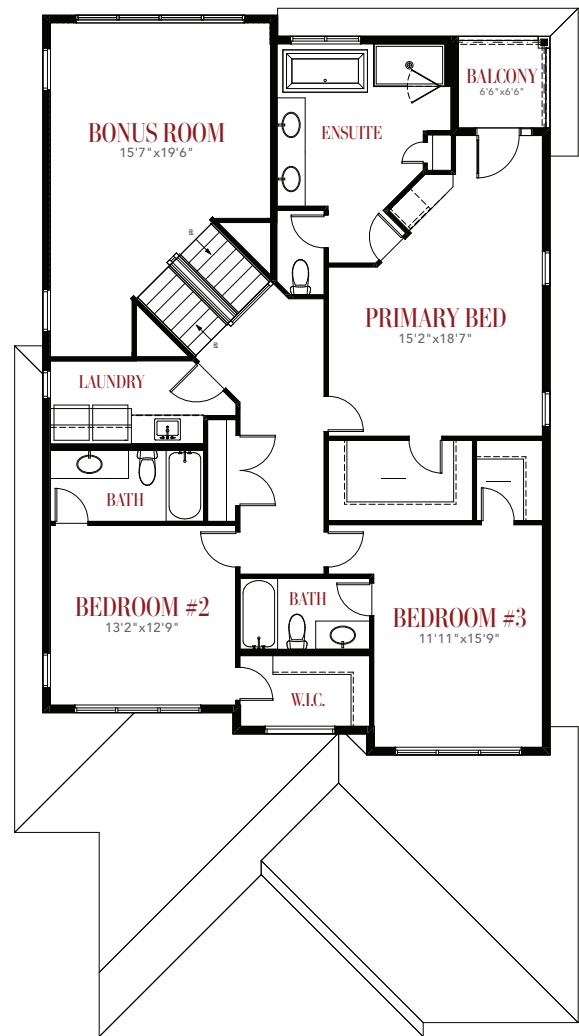

# 20916 26 AVE

3299 SQ. FT. - 3 BEDROOMS

MAIN FLOOR  
1605 Sq. Ft.

UPPER FLOOR  
1702 Sq. Ft.