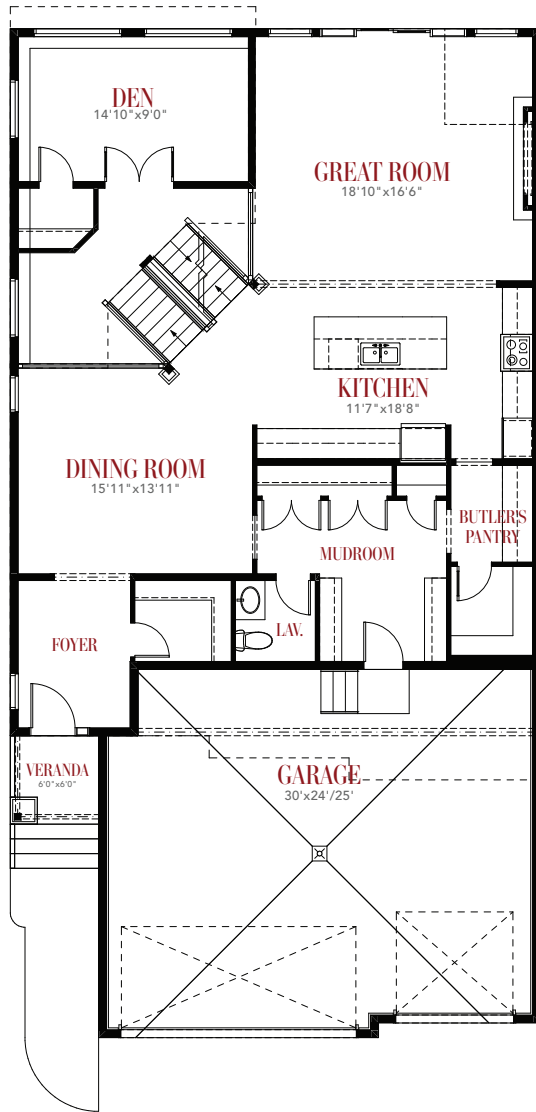

# 20916 26 AVE

3299 SQ. FT. - 3 BEDROOMS

MAIN FLOOR  
1605 Sq. Ft.

UPPER FLOOR  
1702 Sq. Ft.