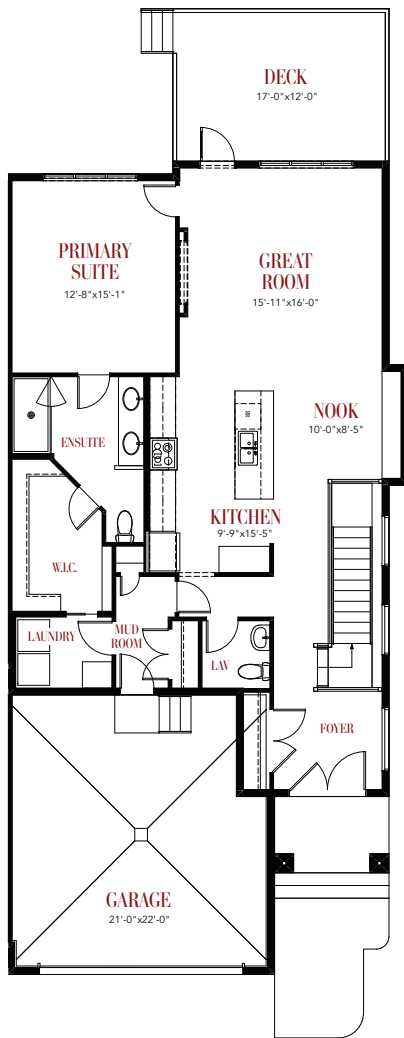

# THE SALISBURY VILLAS SHOWHOME

2,366 Sq. Ft | 3 Bedrooms | 2.5 Bathrooms

MAIN FLOOR  
1,357 Sq. Ft.

LOWER FLOOR  
1,009 Sq. Ft.

BUILDWITHKIMBERLEY.CA

780.809.5025

Kimberley Homes reserves the right to make changes to the floor plan, specifications and elevations. Dimensions are approximate and subject to change without notice.