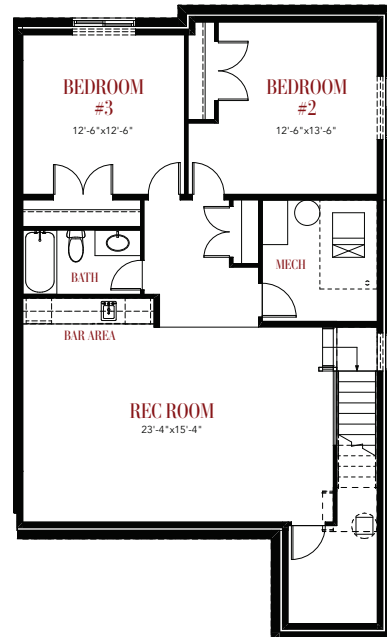

# THE SALISBURY VILLAS SHOWHOME

2,366 Sq. Ft | 3 Bedrooms | 2.5 Bathrooms

MAIN FLOOR  
1,357 Sq. Ft.

LOWER FLOOR  
1,009 Sq. Ft.

BUILDWITHKIMBERLEY.CA

780.809.5025

Kimberley Homes reserves the right to make changes to the floor plan, specifications and elevations. Dimensions are approximate and subject to change without notice.