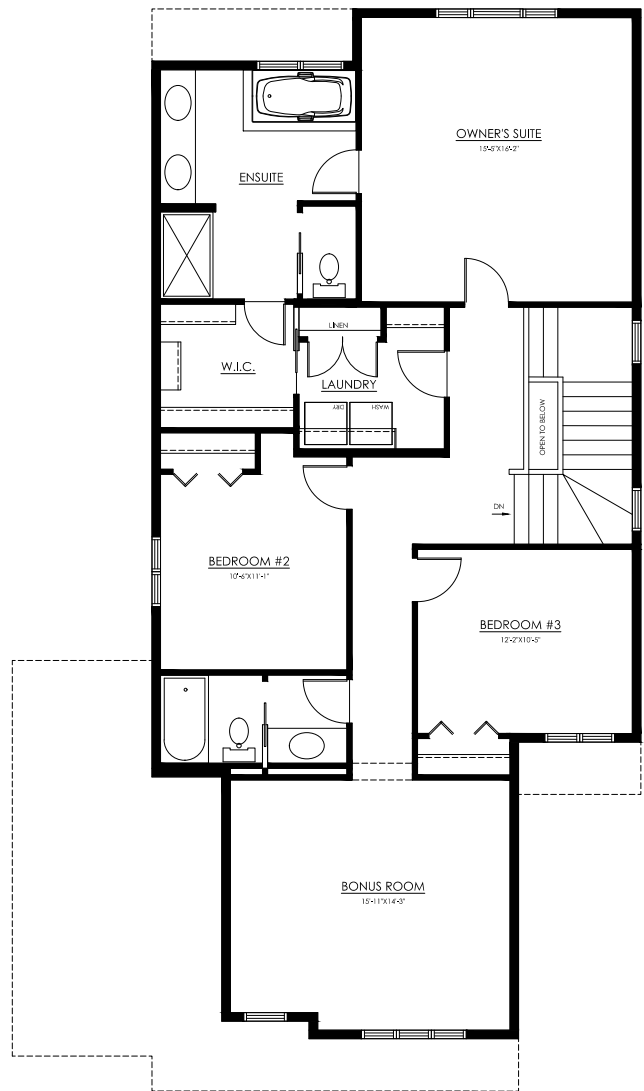

345 MEADOWVIEW DRIVE

2433 SQFT – 3 BEDROOMS

MAIN FLOOR
1080 sqft

UPPER FLOOR
1353 sqft