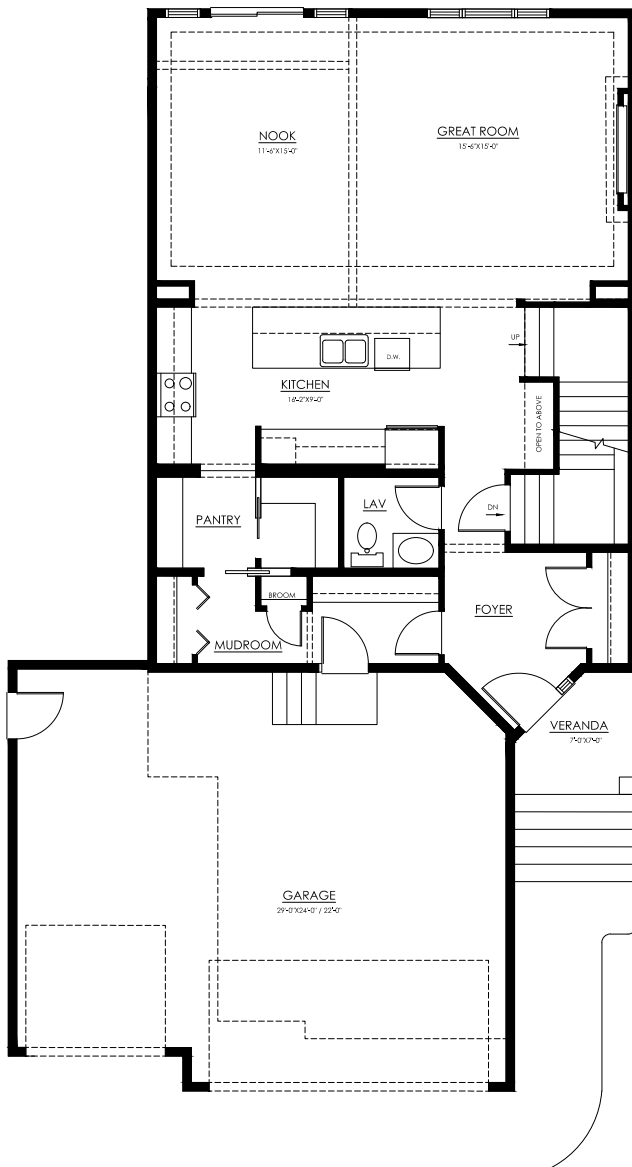

345 MEADOWVIEW DRIVE

2433 SQFT – 3 BEDROOMS

MAIN FLOOR
1080 sqft

UPPER FLOOR
1353 sqft