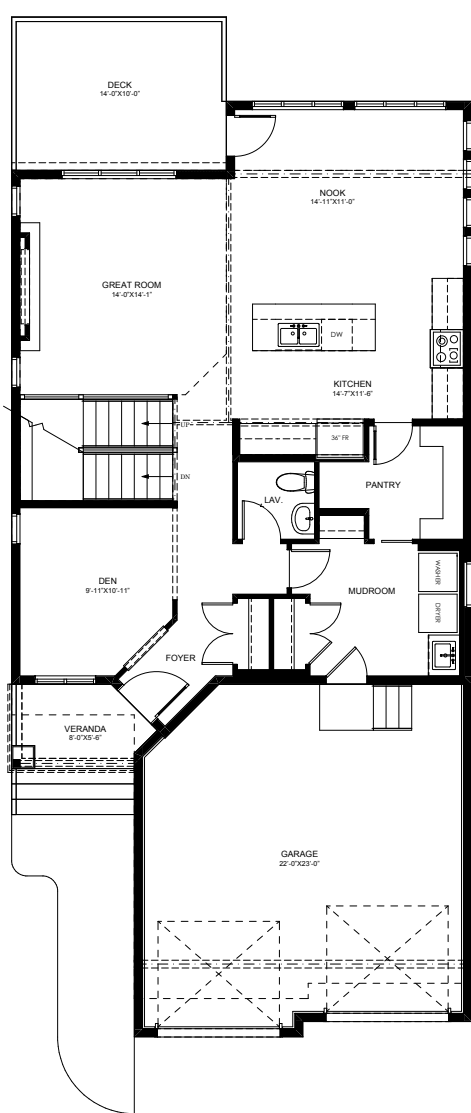

6 CANNES COVE

CHÉROT, ST ALBERT
2295 SQFT - 3 BEDROOMS

EMERALD 30 - WALKOUT BASEMENT

MAIN FLOOR
1089 sqft

UPPER FLOOR
1206 sqft

WWW.BUILDWITHKIMBERLEY.CA

Questions? Call or text us!
780.809.5025