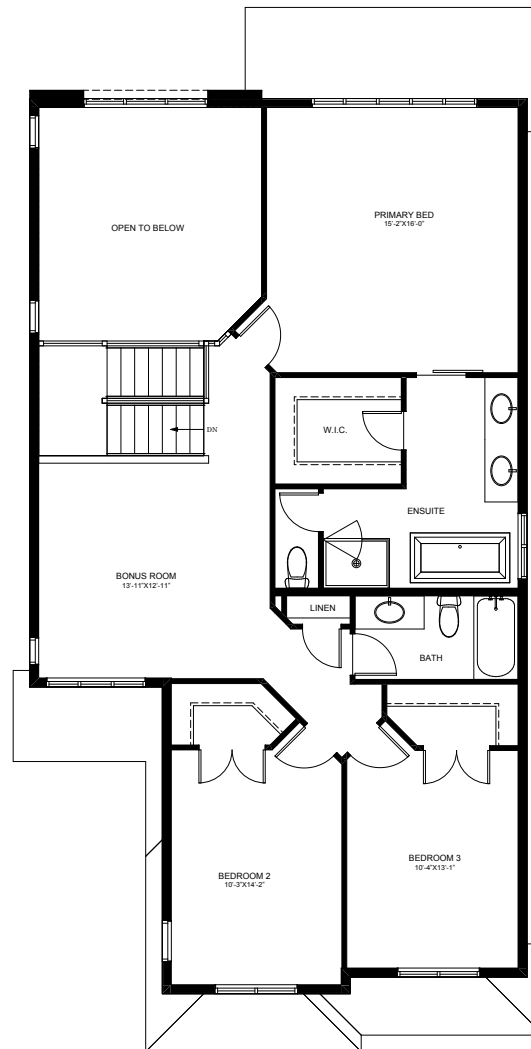

6 CANNES COVE

CHÉROT, ST ALBERT
2295 SQFT - 3 BEDROOMS

EMERALD 30 - WALKOUT BASEMENT

MAIN FLOOR
1089 sqft

UPPER FLOOR
1206 sqft

WWW.BUILDWITHKIMBERLEY.CA

Questions? Call or text us!
780.809.5025