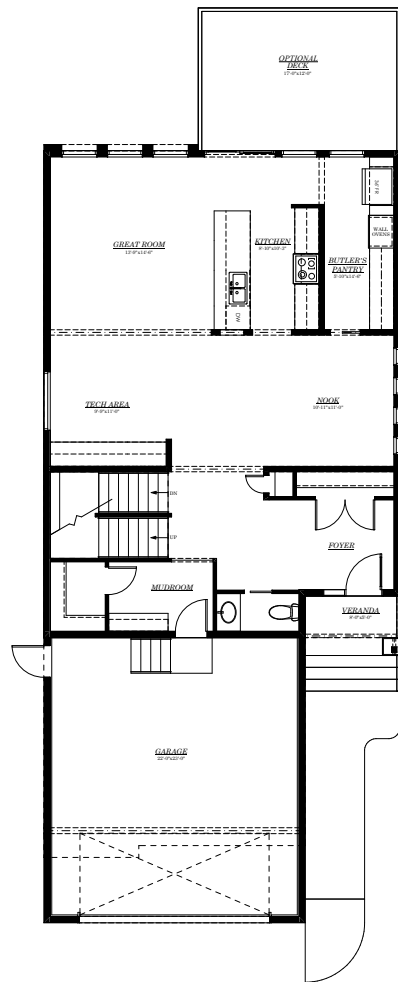

MARSEILLE 30

2752 SQFT – 4 BEDROOMS

CONTEMPORARY KITCHEN LAYOUT

The Marseille boasts a spacious, galley-style Kitchen with a beautiful walk-through Butler's Pantry connected to the Dining Nook. There is space for the whole family upstairs with 4 Bedrooms and a Bonus Room. The luxurious Principal Bedroom showcases a 5-piece Ensuite with a large free-standing tub.

MAIN FLOOR
1202 sqft

UPPER FLOOR
1550 sqft