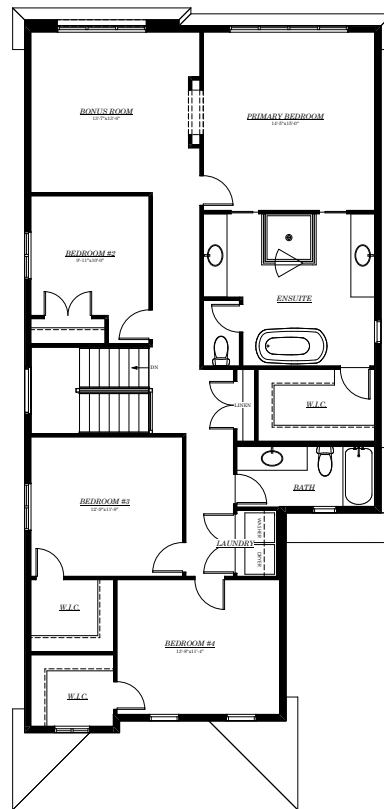

MARSEILLE 30

2752 SQFT – 4 BEDROOMS

CONTEMPORARY KITCHEN LAYOUT

The Marseille boasts a spacious, galley-style Kitchen with a beautiful walk-through Butler's Pantry connected to the Dining Nook. There is space for the whole family upstairs with 4 Bedrooms and a Bonus Room. The luxurious Principal Bedroom showcases a 5-piece Ensuite with a large free-standing tub.

MAIN FLOOR
1202 sqft

UPPER FLOOR
1550 sqft