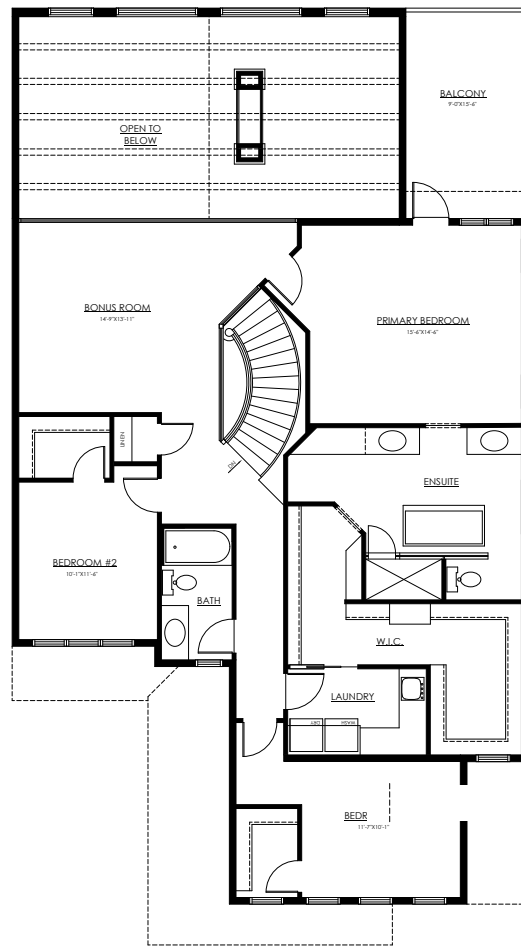

BUENA VISTA 38

3087 SQFT – 3 BEDROOMS

TIMELESS ELEGANCE

The Buena Vista boasts a show-stopping curved staircase and grand, open-to-above ceilings along the back of the home framing picturesque views with floor-to-ceiling windows.

MAIN FLOOR

1541 sqft

UPPER FLOOR

1546 sqft