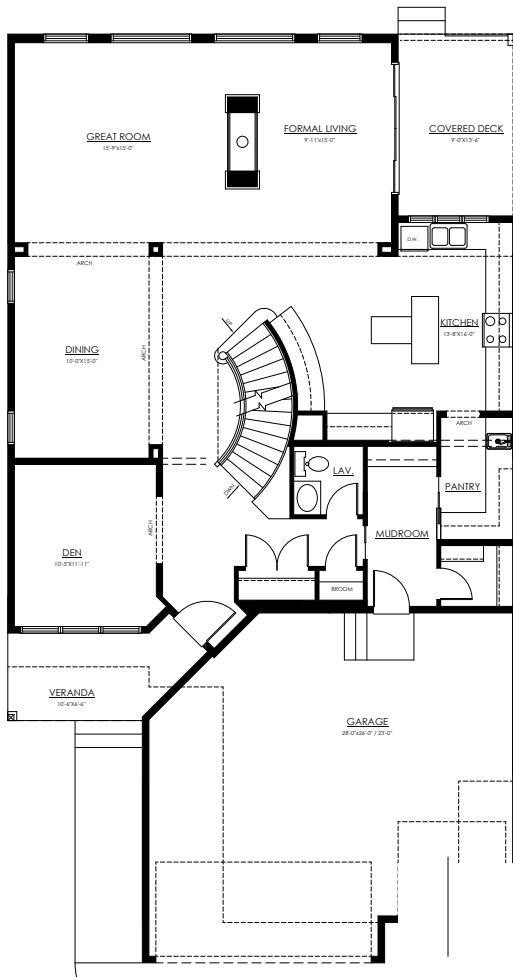

BUENA VISTA 38

3087 SQFT – 3 BEDROOMS

TIMELESS ELEGANCE

The Buena Vista boasts a show-stopping curved staircase and grand, open-to-above ceilings along the back of the home framing picturesque views with floor-to-ceiling windows.

MAIN FLOOR

1541 sqft

UPPER FLOOR

1546 sqft