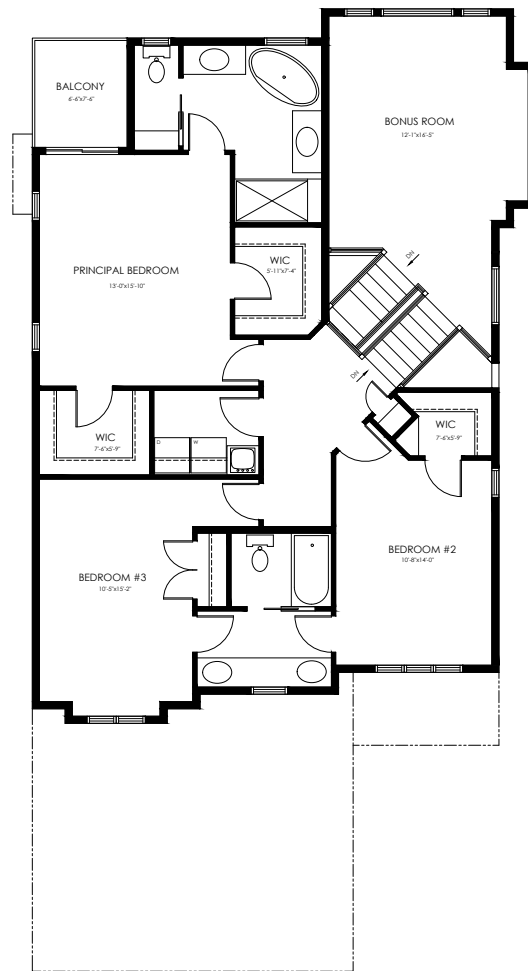

# 1441 HOWES CRESCENT SW

2758 SQFT – 3 BEDROOMS

## SOUTH BACKING, PIE LOT

The New Hampshire is anchored by a show-stopping central staircase, with a dropped den and raised Bonus Room with 10' ceilings that play off a traditional split level.

MAIN FLOOR  
1374 sqft

UPPER FLOOR  
1384 sqft