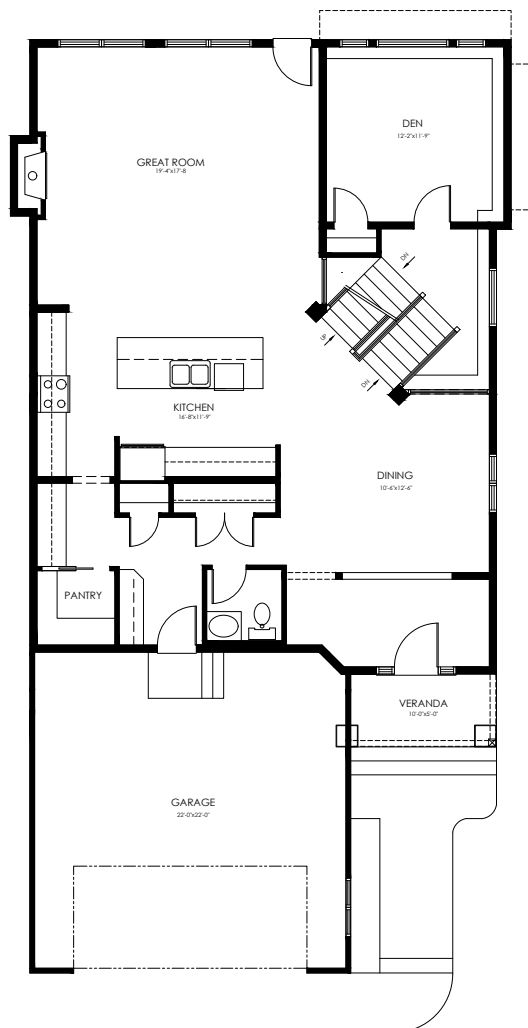

# 1441 HOWES CRESCENT SW

2758 SQFT – 3 BEDROOMS

## SOUTH BACKING, PIE LOT

The New Hampshire is anchored by a show-stopping central staircase, with a dropped den and raised Bonus Room with 10' ceilings that play off a traditional split level.

MAIN FLOOR  
1374 sqft

UPPER FLOOR  
1384 sqft