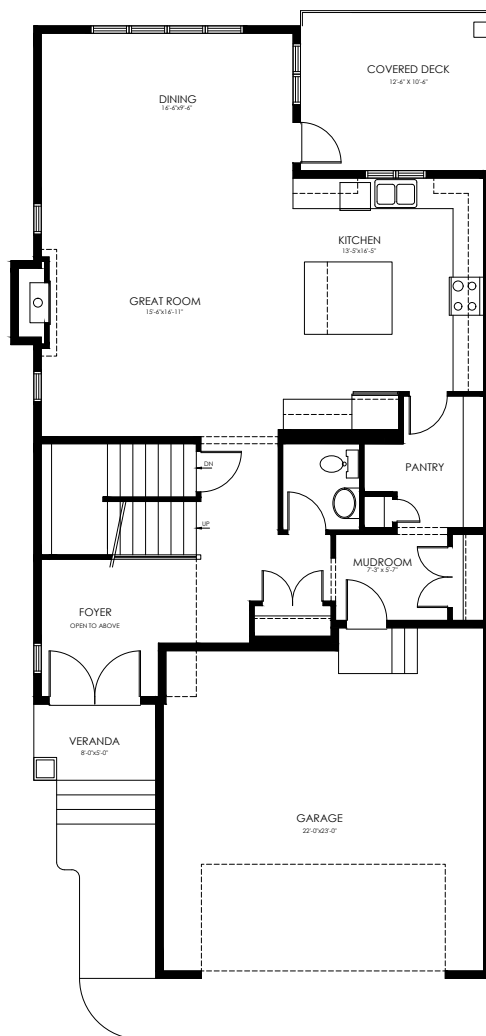

74 RYBURY COURT

2633 SQFT – 3 BEDROOMS

SUNSTONE 30

The Sunstone's unique design includes a spacious U-shaped Kitchen, a main floor Flex Room off the Dining Room, and a practically connected Principal Bedroom and Laundry Room solution.

MAIN FLOOR

1127 sqft

UPPER FLOOR

1506 sqft