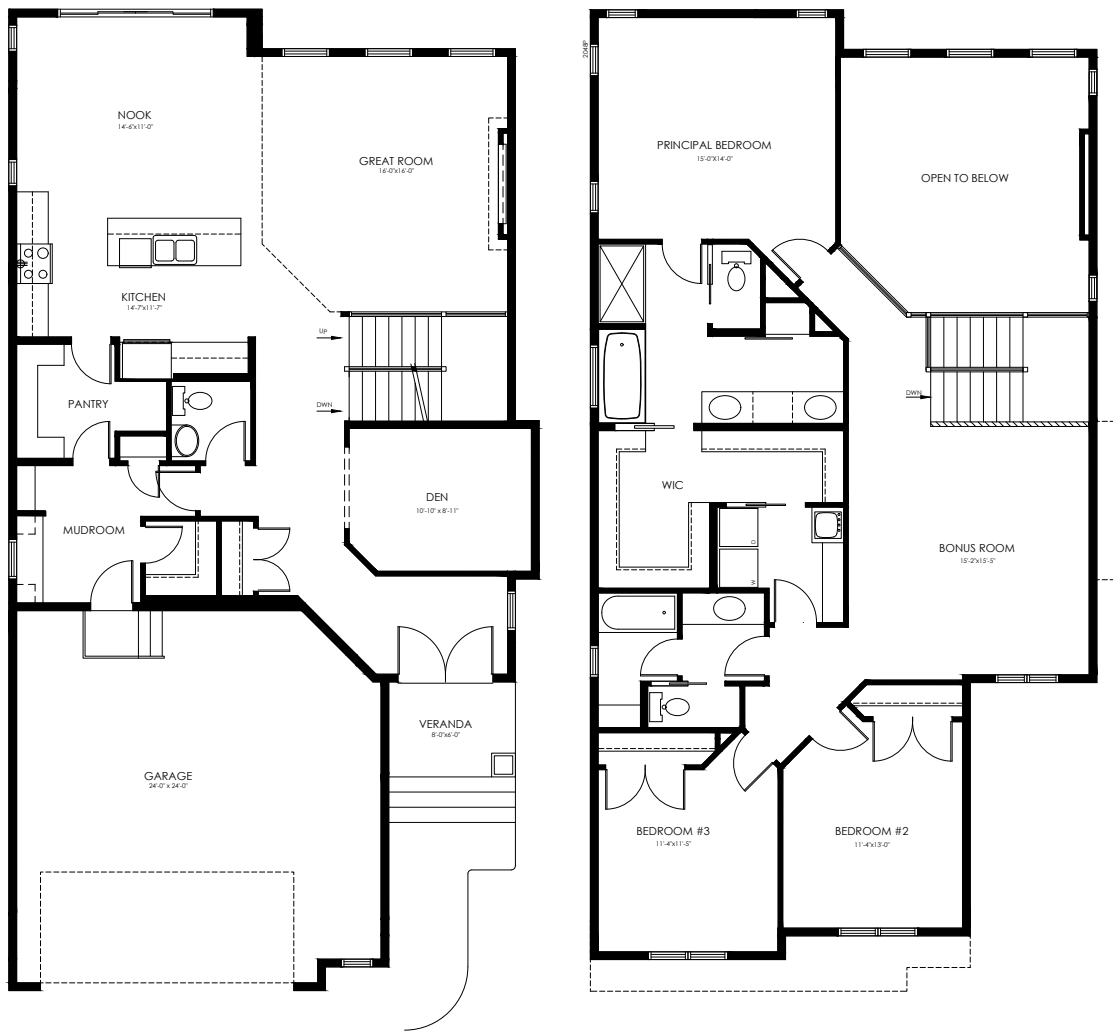

6839 KNOX LOOP SW

2651 SQFT – 3 BEDROOMS

EMERALD 32

The Award-Winning Emerald home remains one of our most popular models, due not only to the stunning 2-story ceilings in the Great Room—with amazing windows to match—but also thanks to its family-friendly, functional layout.

MAIN FLOOR

1242 sqft

UPPER FLOOR

1409 sqft