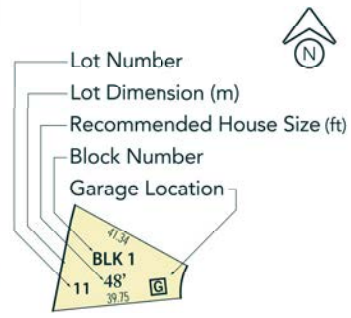

Legend

- ⊛ Street Light
- ⊕ Hydrant
- ⊠ Pedestal
- ⊞ Transformer
- ⊞ Vault (at grade)
- ☆ Available Lot
- ★ High Visibility Lot
- ⊞ Masonry Column
- --- Wood Screen Fence
- ⋯ Decorative Metal Fence
- ⊞ Bus Stop

Note: This plan is conceptual only. The location of all future roads and block lines are subject to revision at the time of subdivision. Details are subject to change. For more information on land use, please contact the City of Edmonton.