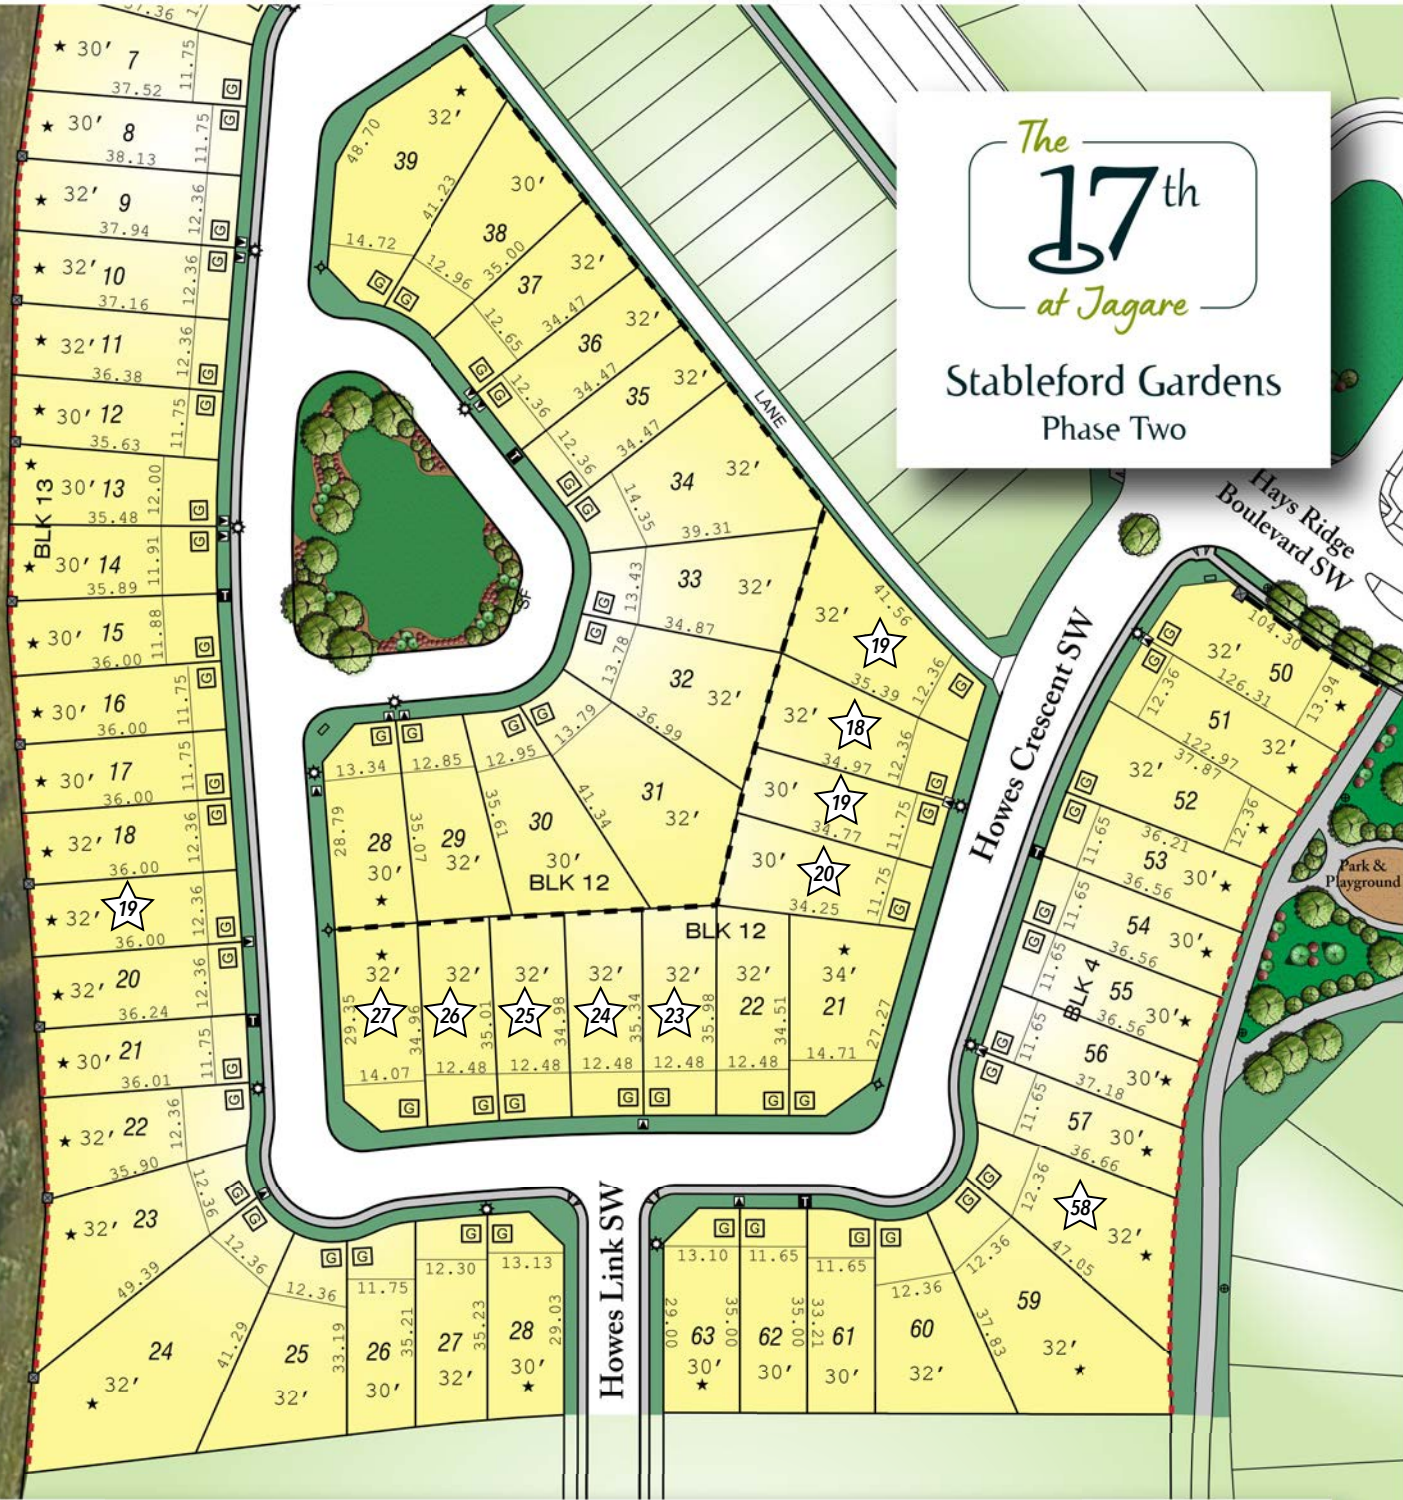

The
17th
at Jagare

Stableford Gardens
Phase Two

Legend

- ⊛ Street Light
- ⊕ Hydrant
- ⊠ Pedestal
- ⊞ Transformer
- ⊞ Vault (at grade)
- ☆ Available Lot
- ★ High Visibility Lot
- ⊞ Masonry Column
- Wood Screen Fence
- ⋯ Decorative Metal Fence
- ⊞ Bus Stop

Note: This plan is conceptual only. The location of all future roads and block lines are subject to revision at the time of subdivision. Details are subject to change. For more information on land use, please contact the City of Edmonton.

AUGUST 2020

Key Plan