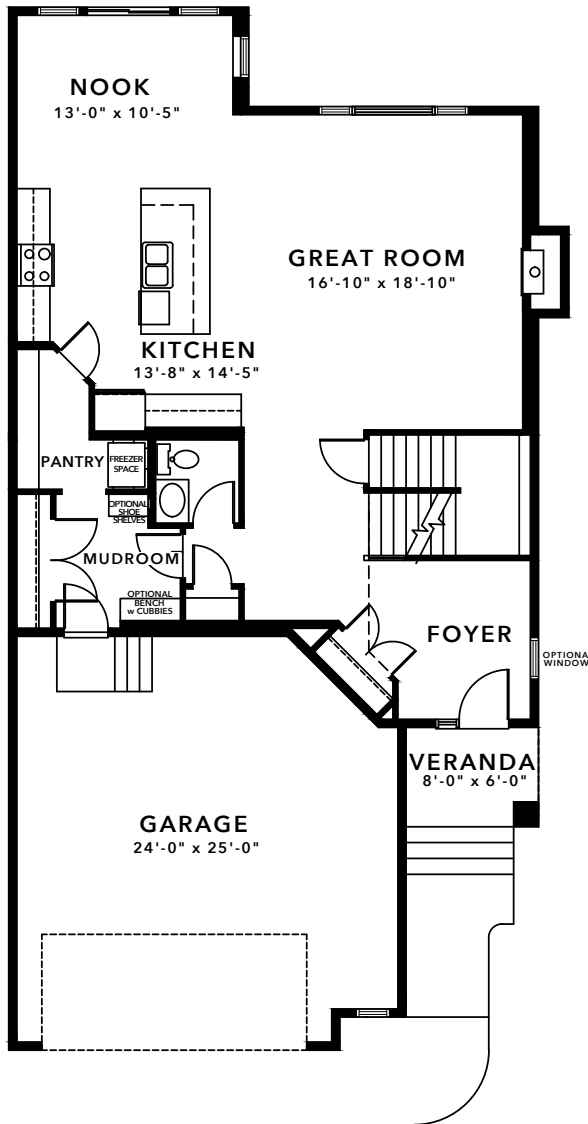

# ONYX 32

2565 SQFT - 3 BEDROOM

## ELEGANT FIRST IMPRESSIONS

The Onyx wows from your first steps through the front door with soaring 2-storey ceilings in the foyer.

MAIN FLOOR  
1179 sqft

UPPER FLOOR  
1386 sqft

WWW.BUILDWITHKIMBERLEY.CA  
Edmonton's SEVEN TIME Builder of the Year