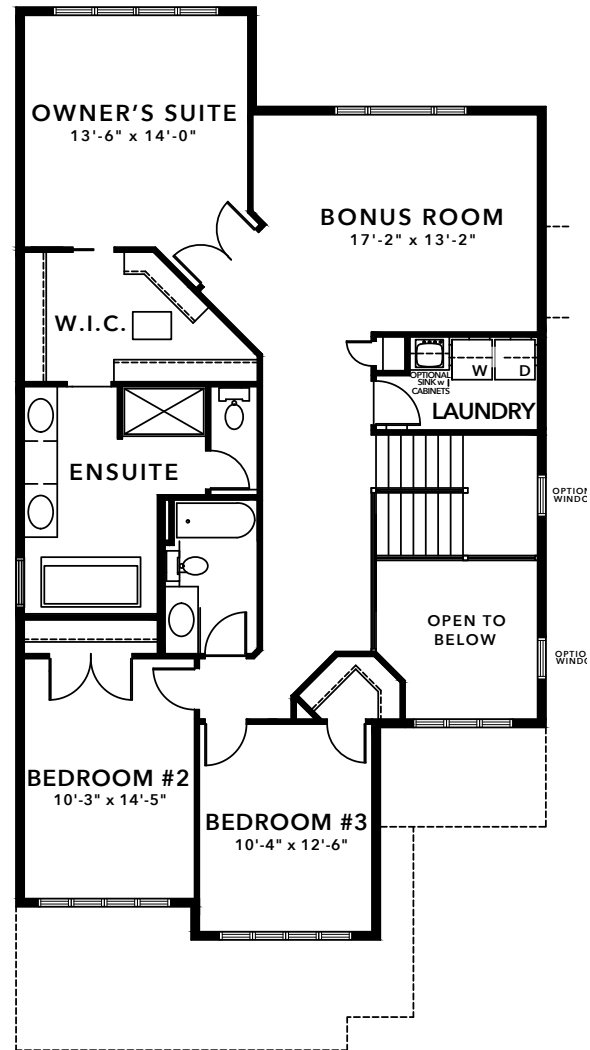

# ONYX 32

2565 SQFT - 3 BEDROOM

## ELEGANT FIRST IMPRESSIONS

The Onyx wows from your first steps through the front door with soaring 2-storey ceilings in the foyer.

MAIN FLOOR  
1179 sqft

UPPER FLOOR  
1386 sqft

WWW.BUILDWITHKIMBERLEY.CA  
Edmonton's SEVEN TIME Builder of the Year