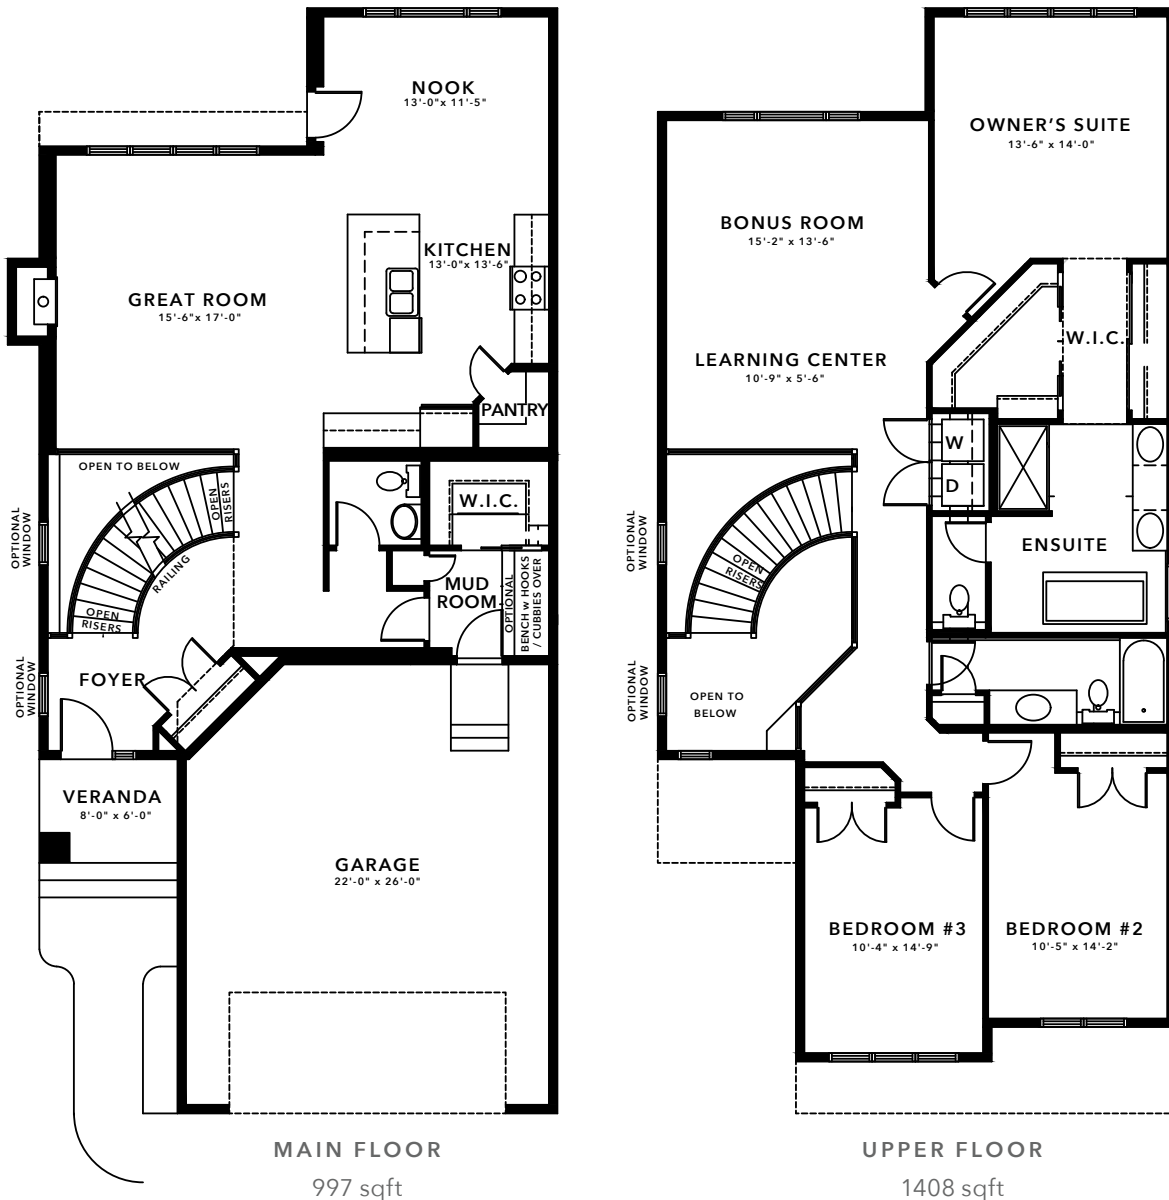

# ONYX 30

2405 SQFT – 3 BEDROOM

## ELEGANT FIRST IMPRESSIONS

The Onyx wows from your first steps through the front door with soaring 2-storey ceilings in the foyer and an optional curved staircase.

WWW.BUILDWITHKIMBERLEY.CA  
Edmonton's SEVEN TIME Builder of the Year

# ONYX 32

2565 SQFT - 3 BEDROOM

## ELEGANT FIRST IMPRESSIONS

The Onyx wows from your first steps through the front door with soaring 2-storey ceilings in the foyer.

MAIN FLOOR  
1179 sqft

UPPER FLOOR  
1386 sqft

WWW.BUILDWITHKIMBERLEY.CA  
Edmonton's SEVEN TIME Builder of the Year