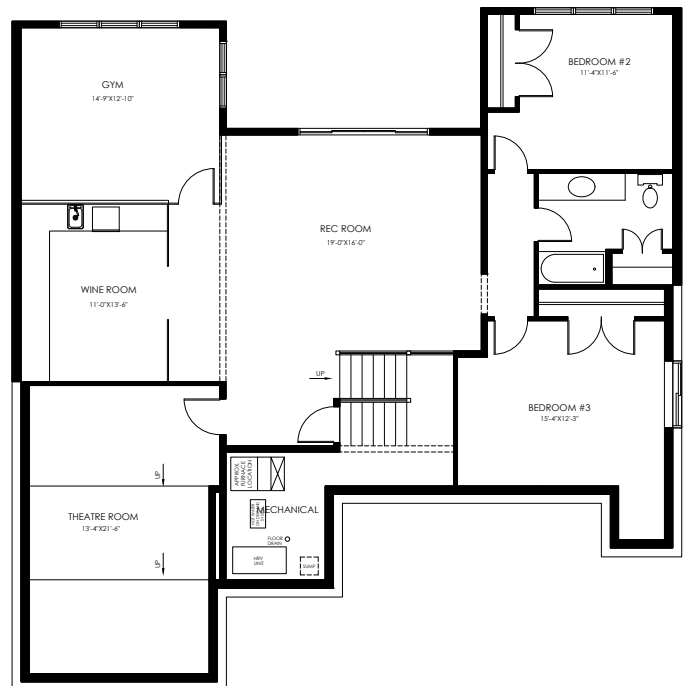

544 CLIFTON LANE

3638 SQFT – 3 BEDROOMS

- Walkout rancher with expansive views of Okanagan Lake • Vaulted ceilings on the main floor
- Luxurious Owner's Suite with huge Walk-in Closet
- Main floor Laundry connected to the Owner's Suite for easy access
- Chef's Kitchen includes oversized Island and Butler's Pantry
- Finished Basement includes 2 additional Bedrooms, Gym, Wine Room and Theatre Room

MAIN FLOOR
1985 sqft

BASEMENT
1653 sqft