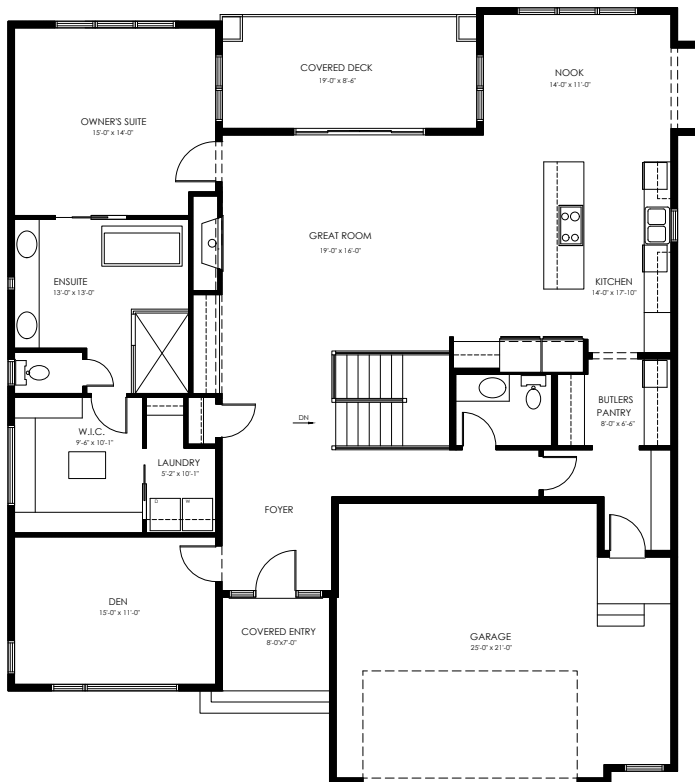

544 CLIFTON LANE

3638 SQFT – 3 BEDROOMS

- Walkout rancher with expansive views of Okanagan Lake • Vaulted ceilings on the main floor
- Luxurious Owner's Suite with huge Walk-in Closet
- Main floor Laundry connected to the Owner's Suite for easy access
- Chef's Kitchen includes oversized Island and Butler's Pantry
- Finished Basement includes 2 additional Bedrooms, Gym, Wine Room and Theatre Room

MAIN FLOOR
1985 sqft

BASEMENT
1653 sqft