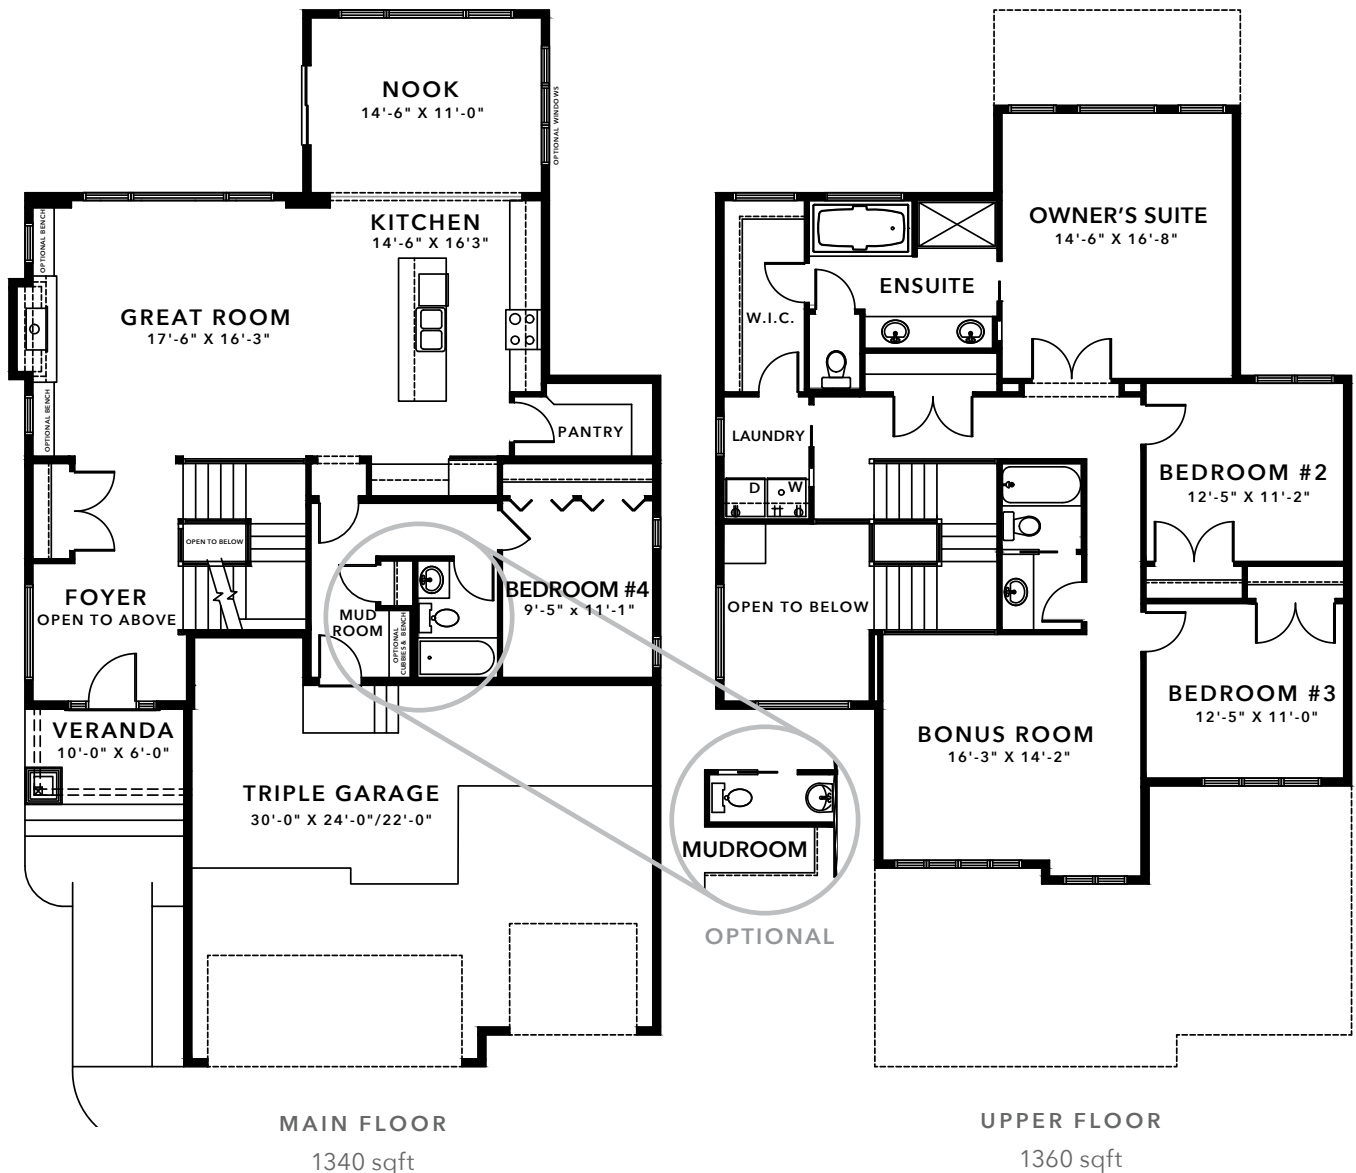

# HUDSON 40

2700 SQFT – 4 BEDROOM

## EXTENDED FAMILY FRIENDLY

The Hudson is designed with a growing or combined family in mind with 4 Bedroom potential including a Bedroom and full Bathroom on the main floor.

# HUDSON 40

2854 SQFT – 5 BEDROOM

## EXTENDED FAMILY FRIENDLY

The Hudson is designed with a growing or combined family in mind with 5 Bedroom potential including a Bedroom and full Bathroom on the main floor.