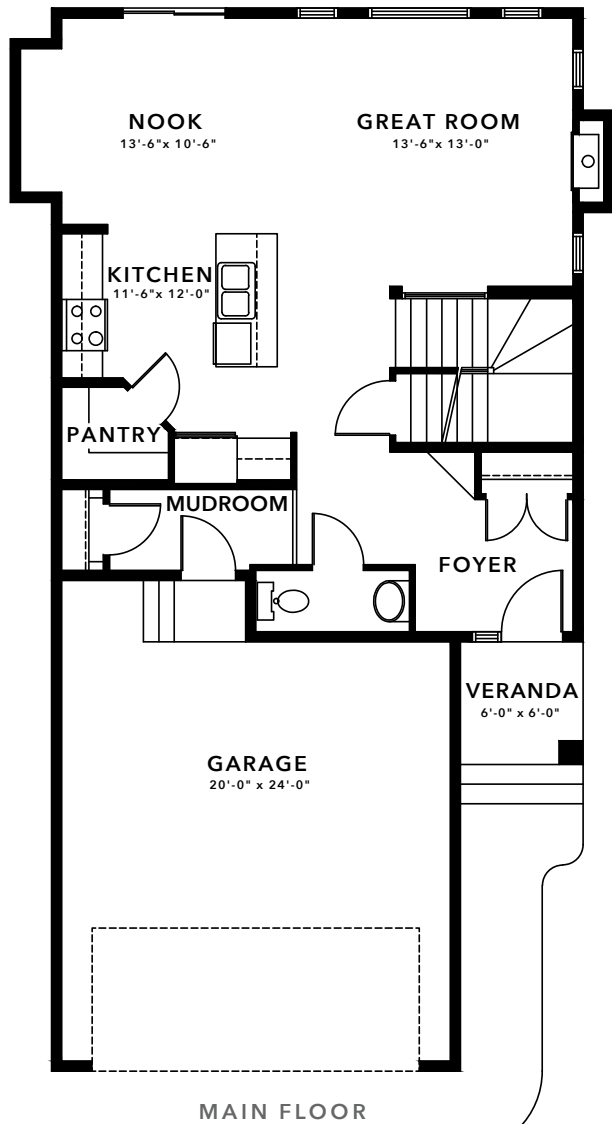

PEARL 26

1848 SQFT - 3 BEDROOM

NO FUSS FAMILY HOME

The Pearl's open concept main floor offers excellent connectivity between the Kitchen, Nook and Great Room and encourages family time.

MAIN FLOOR
749 sqft

UPPER FLOOR
1054 sqft

WWW.BUILDWITHKIMBERLEY.CA
Edmonton's SEVEN TIME Builder of the Year

Need to make adjustments so it's just right? We can personalize this plan!

PEARL 26

2383 SQFT – 4 BEDROOM

NO FUSS FAMILY HOME

The Pearl's open concept main floor offers excellent connectivity between the Kitchen, Nook and Great Room and encourages family time.

MAIN FLOOR
1066 sqft

UPPER FLOOR
1317 sqft

WWW.BUILDWITHKIMBERLEY.CA
Edmonton's SEVEN TIME Builder of the Year