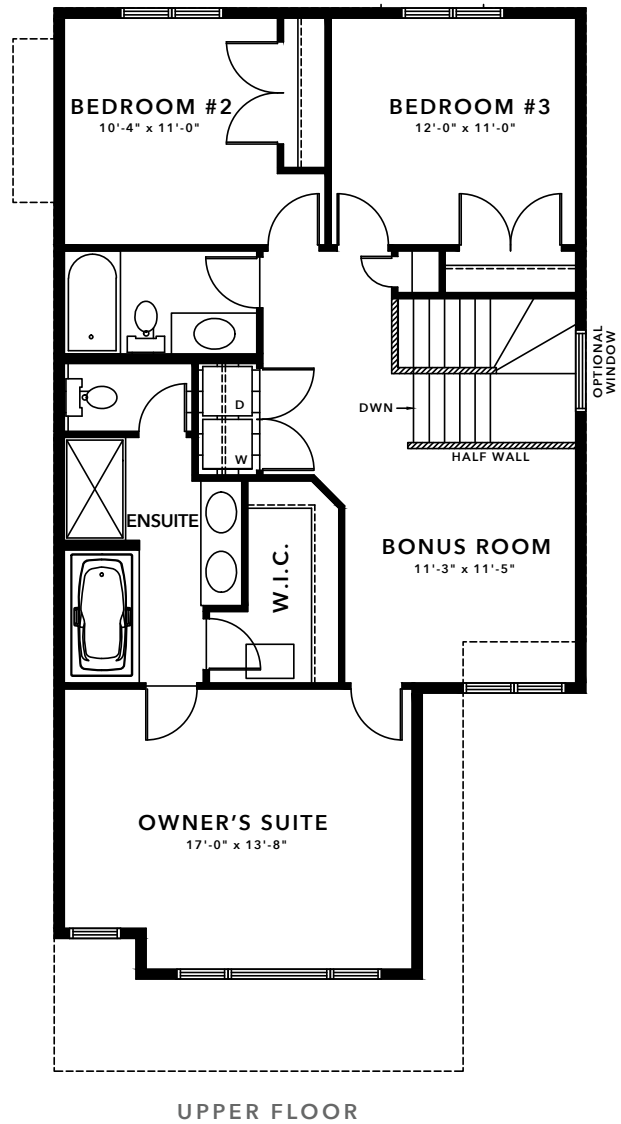

PEARL 26

1848 SQFT - 3 BEDROOM

NO FUSS FAMILY HOME

The Pearl's open concept main floor offers excellent connectivity between the Kitchen, Nook and Great Room and encourages family time.

MAIN FLOOR
749 sqft

UPPER FLOOR
1054 sqft

WWW.BUILDWITHKIMBERLEY.CA
Edmonton's SEVEN TIME Builder of the Year

Need to make adjustments so it's just right? We can personalize this plan!

PEARL 26

2383 SQFT – 4 BEDROOM

NO FUSS FAMILY HOME

The Pearl's open concept main floor offers excellent connectivity between the Kitchen, Nook and Great Room and encourages family time.

MAIN FLOOR
1066 sqft

UPPER FLOOR
1317 sqft

WWW.BUILDWITHKIMBERLEY.CA
Edmonton's SEVEN TIME Builder of the Year