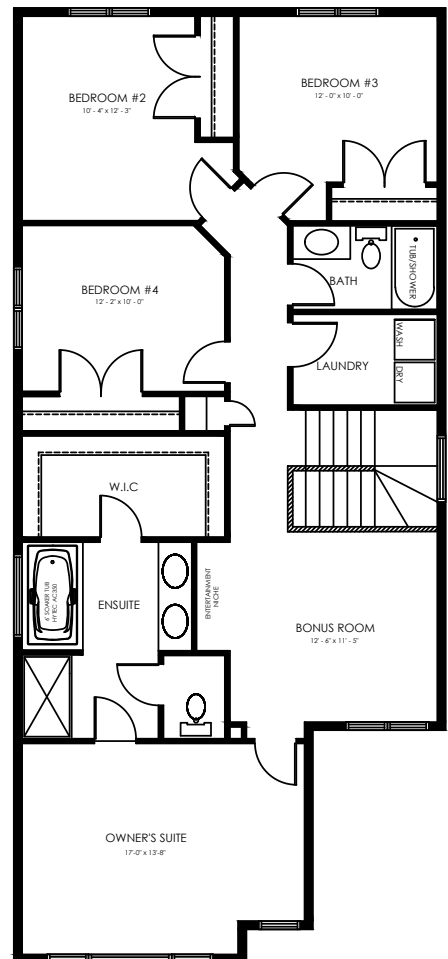

PEARL 26

1848 SQFT - 3 BEDROOM

NO FUSS FAMILY HOME

The Pearl's open concept main floor offers excellent connectivity between the Kitchen, Nook and Great Room and encourages family time.

MAIN FLOOR
749 sqft

UPPER FLOOR
1054 sqft

WWW.BUILDWITHKIMBERLEY.CA
Edmonton's SEVEN TIME Builder of the Year

Need to make adjustments so it's just right? We can personalize this plan!

PEARL 26

2383 SQFT – 4 BEDROOM

NO FUSS FAMILY HOME

The Pearl's open concept main floor offers excellent connectivity between the Kitchen, Nook and Great Room and encourages family time.

MAIN FLOOR
1066 sqft

UPPER FLOOR
1317 sqft

WWW.BUILDWITHKIMBERLEY.CA
Edmonton's SEVEN TIME Builder of the Year