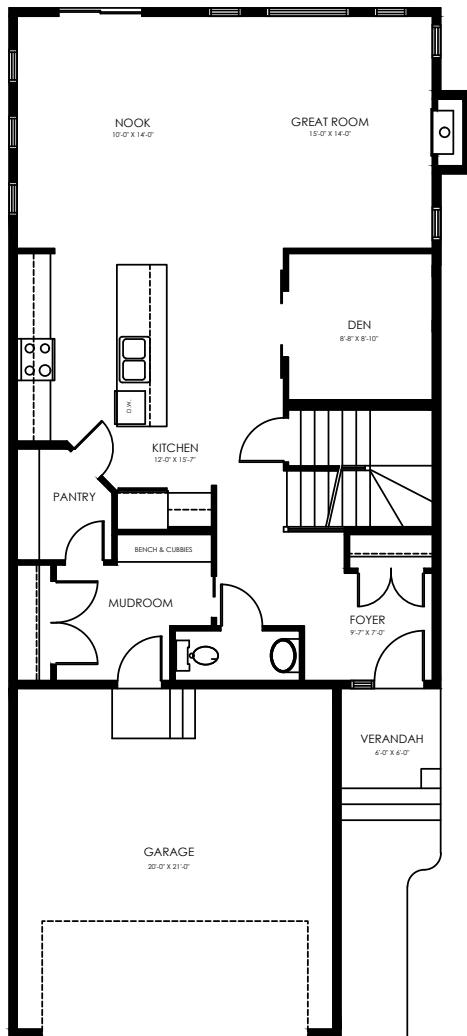

PEARL 26

1848 SQFT - 3 BEDROOM

NO FUSS FAMILY HOME

The Pearl's open concept main floor offers excellent connectivity between the Kitchen, Nook and Great Room and encourages family time.

MAIN FLOOR
749 sqft

UPPER FLOOR
1054 sqft

WWW.BUILDWITHKIMBERLEY.CA
Edmonton's SEVEN TIME Builder of the Year

Need to make adjustments so it's just right? We can personalize this plan!

PEARL 26

2383 SQFT – 4 BEDROOM

NO FUSS FAMILY HOME

The Pearl's open concept main floor offers excellent connectivity between the Kitchen, Nook and Great Room and encourages family time.

MAIN FLOOR
1066 sqft

UPPER FLOOR
1317 sqft

WWW.BUILDWITHKIMBERLEY.CA
Edmonton's SEVEN TIME Builder of the Year